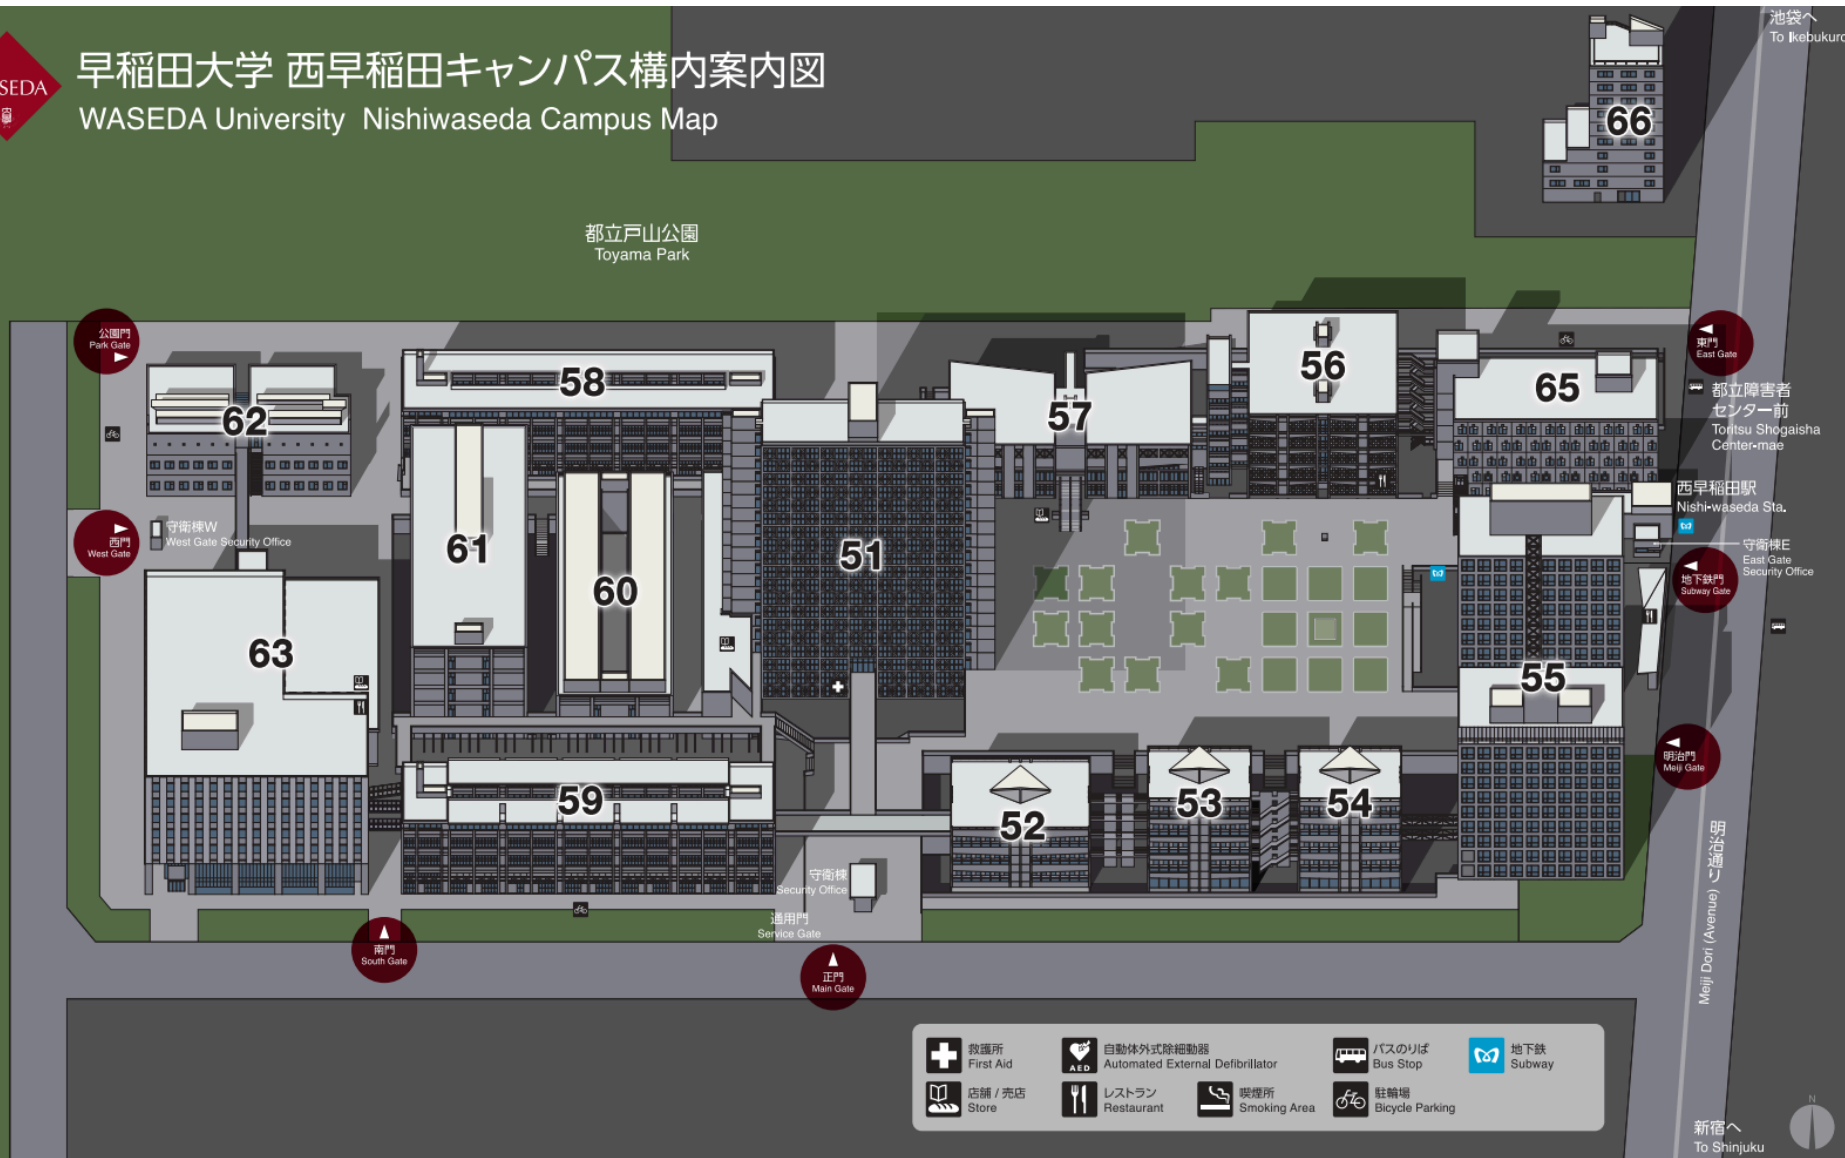

Map (55th building)

Meiji-Dori Avenue

Tully's coffee

North tower

South tower

Entrance hall

Room 1

Room 4

Room 3

Room 2

To: Nishi Waseda station

Fukutoshin Line

Campus

早稲田大学 西早稲田キャンパス構内案内図

WASEDA University Nishiwaseda Campus Map

都立戸山公園
Toyama Park

新宿へ
To Shinjuku